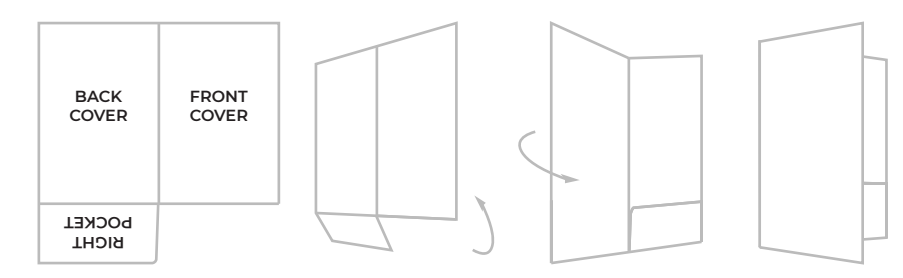

ARTWORK ON THE POCKET MUST BE UPSIDE DOWN

INSIDE RIGHT POCKET

ARTWORK ON THE POCKET MUST BE UPSIDE DOWN

INSIDE LEFT POCKET

Bleed: Any artwork extending into this area will be trimmed off
Cut: Where the piece will be cut
Safety: Place no important content beyond this line

BACK COVER

FRONT COVER

Fold: Presentation Folder will fold along this line

ARTWORK ON THE POCKET MUST BE UPSIDE DOWN

INSIDE RIGHT POCKET

Bleed: Any artwork extending into this area will be trimmed off
Cut: Where the piece will be cut
Safety: Place no important content beyond this line