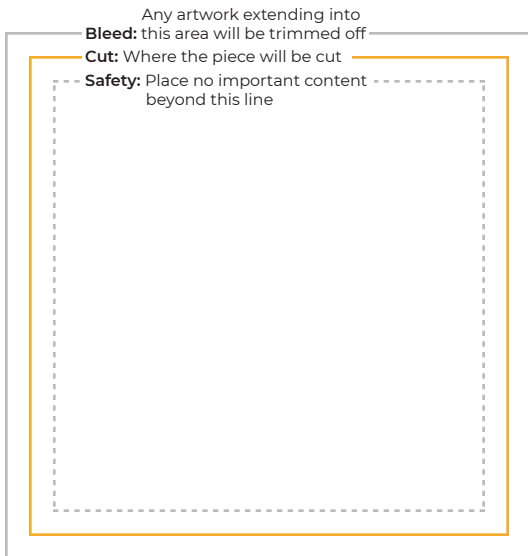

BUSINESS CARD

3.5" x 2"

Bleed: Any artwork extending into this area will be trimmed off

Cut: Where the piece will be cut

Safety: Place no important content beyond this line

BUSINESS CARD

3.5" x 1.75"

Bleed: Any artwork extending into this area will be trimmed off

Cut: Where the piece will be cut

Safety: Place no important content beyond this line

BUSINESS CARD
3.5" x 1.5"

BUSINESS CARD
2.5" x 2.5"

BUSINESS CARD

2" x 2"

Any artwork extending into

Bleed: this area will be trimmed off

Cut: Where the piece will be cut

Safety: Place no important content
beyond this line

BUSINESS CARD

3" x 2"